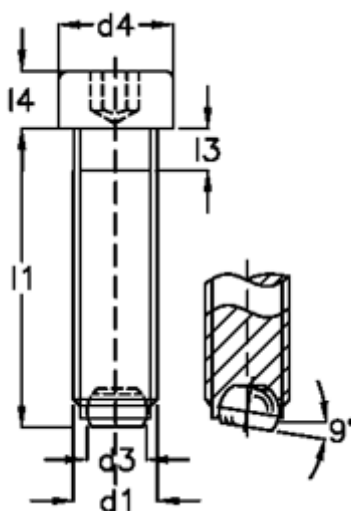

# Data Sheet

Article number: 2092766311B  
Description: E+G Screws with ball  
GN 606-M10-40-VN

## Measures

---

d1	= M10
d2	= 7.0
d3	= 6.0
d4	= 16
Internal hexagon	= 8.0
l1	= 40
l3	= 4.5
l4	= 10